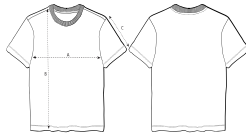

#### HEATHERS

Printing Specifications

Certifications & memberships

Wash Instructions

Wash similar colours together, no ironing on print, wash and iron inside out.

SIZES		XS	S	M	L	XL	XXL
A	Half Chest	45	48	51	54	57	61
B	Body Length	56.5	59.5	61.5	63.5	65.5	67.5
C	Sleeve Length	18	18.5	19	19.5	20	20.5

### PACKING

SIZES	XS	S	M	L	XL	XXL
PCS/BAG	5	5	5	5	5	5
PCS/BOX	100	100	100	100	100	100